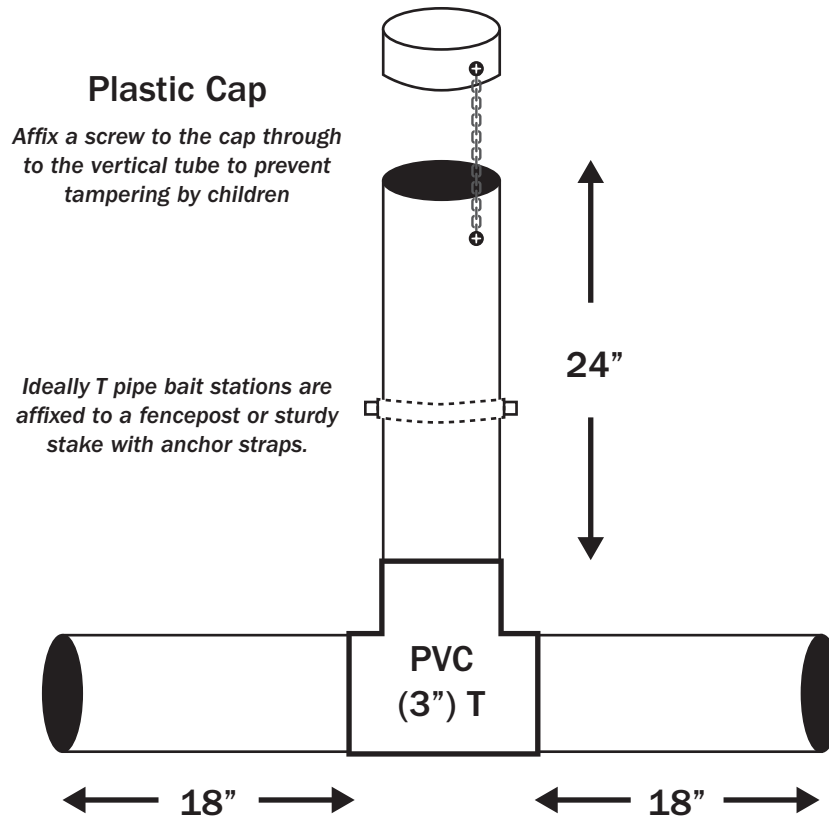

# Inverted "T" Bait Station

**Each 10 ft. PVC section yields two "T" stations.**