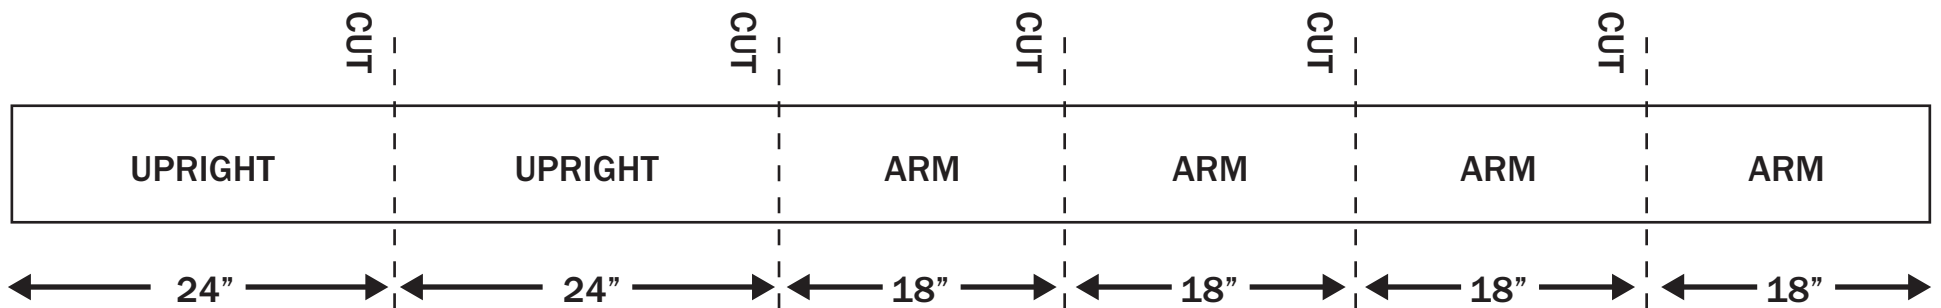

# Inverted "T" Bait Station

**Each 10 ft. PVC section yields two "T" stations.**