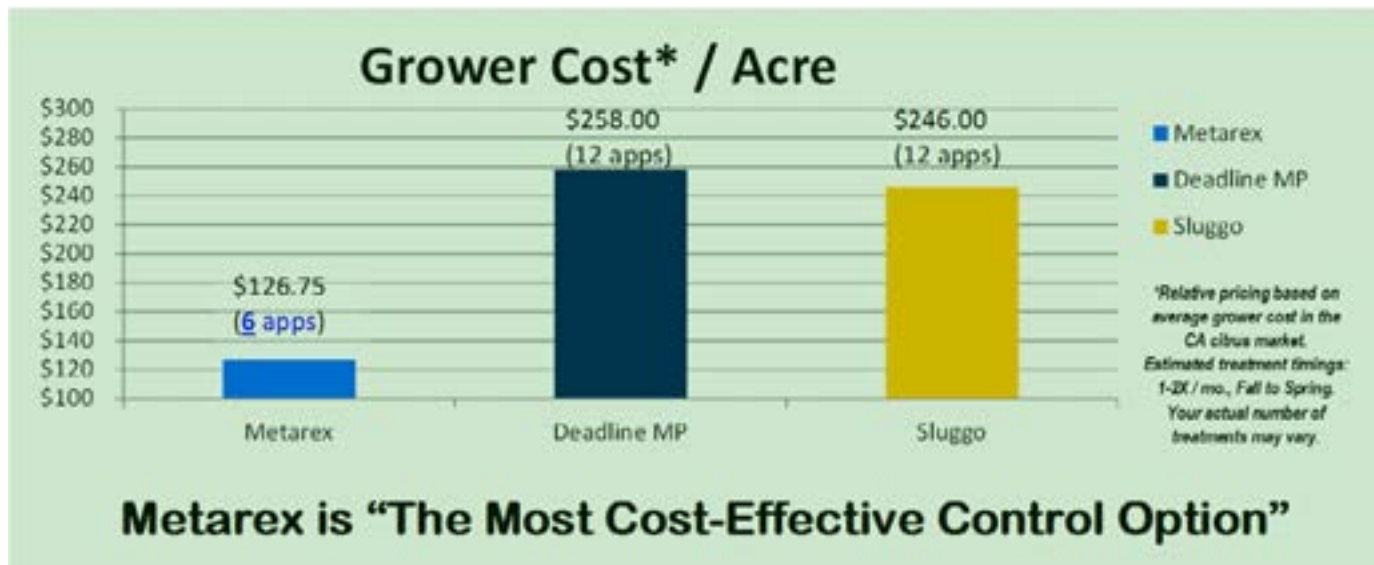

Snail Control: *Know Your Baiting Points*

Metarex has over 100,000 more baiting points per acre for more snail killing power!

Snail bait pellets are not equal... Metarex, delivers greater value!

It Lasts Longer

- Only Metarex is labeled for treatment intervals up to 4 weeks (under normal rainfall).
- Longer treatment intervals, lower your snail control program costs.
- Metarex lasts longer, by re-hardening after rain or irrigation.

Fewer applications = The low-cost snail control program

Unique Homogenous Formulation - Every Bite Kills Snails

- Metarex lasts longer in the grove due to its unique wet process mfg. which places active ingredient into every bite a snail takes.
- Wet process uniquely blends active ingredient, mold inhibitors, and food-grade attractants throughout each baiting point - causing death to more snails.