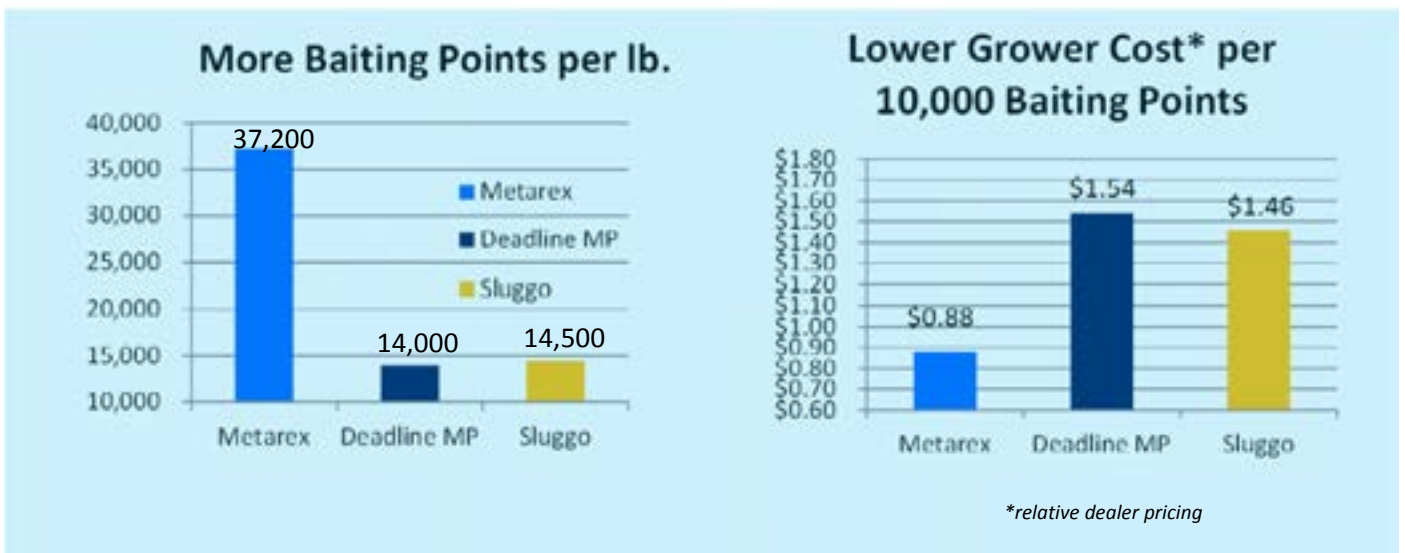

Snail Control: *Know Your Baiting Points*

Metarex has over 100,000 more baiting points per acre for more snail killing power!

Snail bait pellets are not equal... Metarex, delivers greater value!

It Lasts Longer

- Only Metarex is labeled for treatment intervals up to 4 weeks (under normal rainfall).
- Longer treatment intervals, lower your snail control program costs.
- Metarex lasts longer, by re-hardening after rain or irrigation.

Fewer applications = The low-cost snail control program

Unique Homogenous Formulation - Every Bite Kills Snails

- Metarex lasts longer in the grove due to its unique wet process mfg. which places active ingredient into every bite a snail takes.
- Wet process uniquely blends active ingredient, mold inhibitors, and food-grade attractants throughout each baiting point - causing death to more snails.