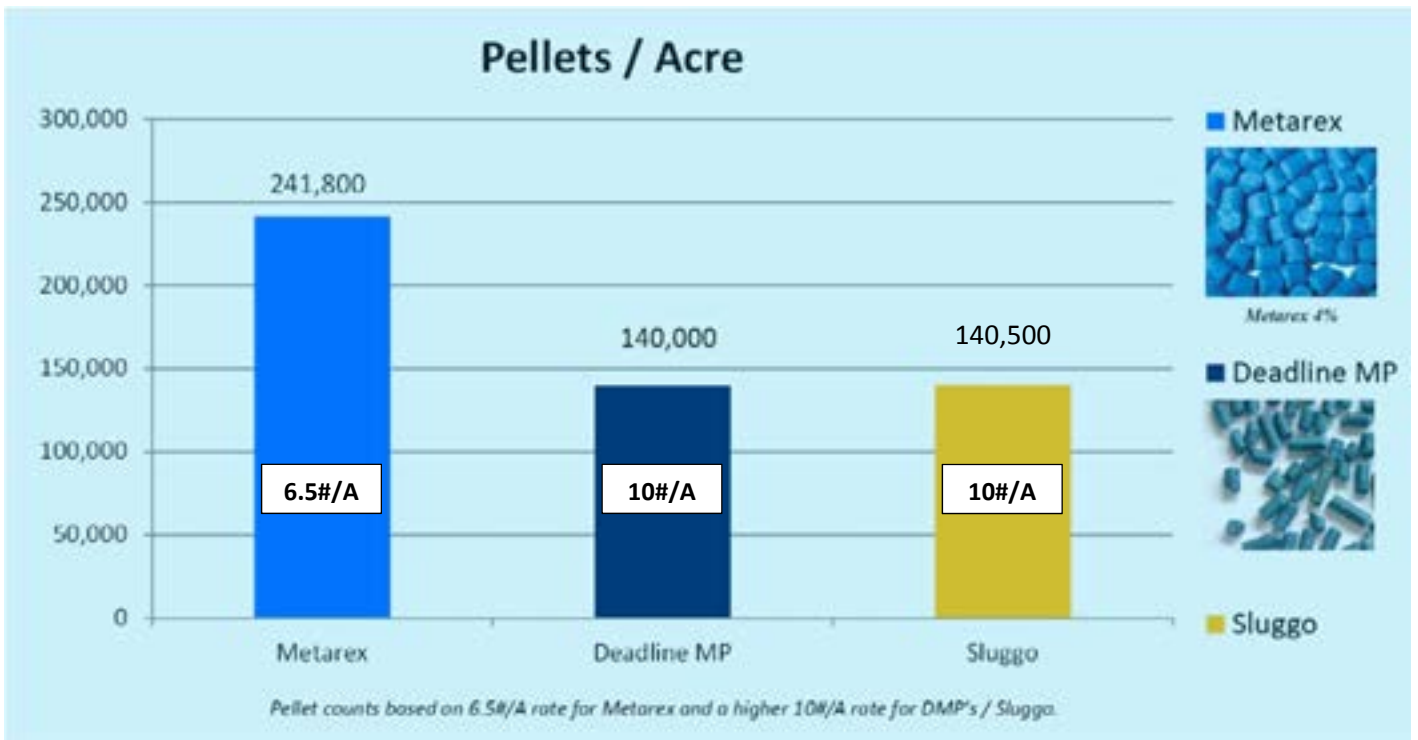

Snail Control: *Know Your Baiting Points*

Metarex has over 100,000 more baiting points per acre for more snail killing power!

Snail bait pellets are not equal... Metarex, delivers greater value!

It Lasts Longer

- Only Metarex is labeled for treatment intervals up to 4 weeks (under normal rainfall).
- Longer treatment intervals, lower your snail control program costs.
- Metarex lasts longer, by re-hardening after rain or irrigation.

Fewer applications = The low-cost snail control program

Unique Homogenous Formulation - Every Bite Kills Snails

- Metarex lasts longer in the grove due to its unique wet process mfg. which places active ingredient into every bite a snail takes.
- Wet process uniquely blends active ingredient, mold inhibitors, and food-grade attractants throughout each baiting point - causing death to more snails.