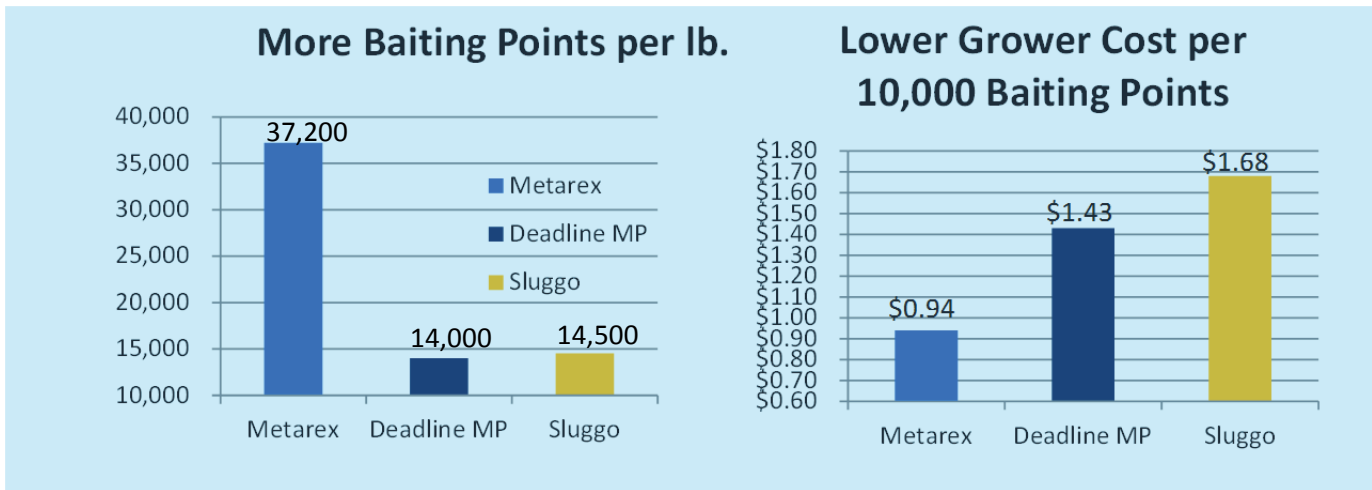

Slug Control: *Know Your Baiting Points*

Slug bait pellets are not equal... Metarex, delivers greater value!

Metarex has nearly 33% more baiting points per acre for more slug killing power!

Longer Control – Fewer applications per season

- Only Metarex is labeled for treatment intervals up to 4 weeks (under normal rainfall).
- Longer treatment intervals result in a lower cost, slug control program.
- Metarex resists moisture and molding longer, and re-hardens after rain or irrigation.

Fewer Applications = lower cost slug control per season:

Unique Homogenous Formulation - Every Bite Kills Slugs

- Metarex lasts longer in the field due to its unique wet process mfg. which places active ingredient into every bite a slug takes.
- Wet process uniquely blends active ingredient, mold inhibitors, and food-grade attractants into each baiting point - causing mortality to more slugs.