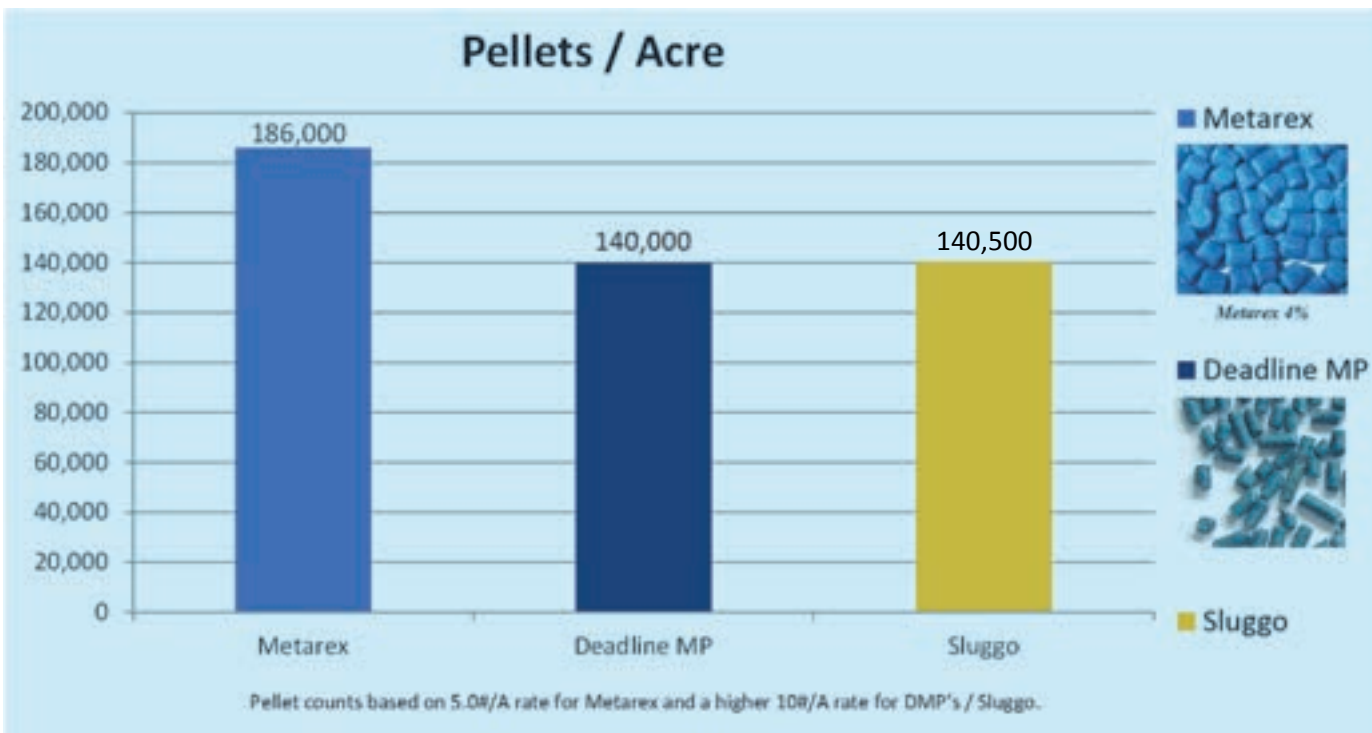

Slug Control: *Know Your Baiting Points*

Slug bait pellets are not equal... Metarex, delivers greater value!

Metarex has nearly 33% more baiting points per acre for more slug killing power!

Longer Control – Fewer applications per season

- Only Metarex is labeled for treatment intervals up to 4 weeks (under normal rainfall).
- Longer treatment intervals result in a lower cost, slug control program.
- Metarex resists moisture and molding longer, and re-hardens after rain or irrigation.

Fewer Applications = lower cost slug control per season:

Unique Homogenous Formulation - Every Bite Kills Slugs

- Metarex lasts longer in the field due to its unique wet process mfg. which places active ingredient into every bite a slug takes.
- Wet process uniquely blends active ingredient, mold inhibitors, and food-grade attractants into each baiting point - causing mortality to more slugs.