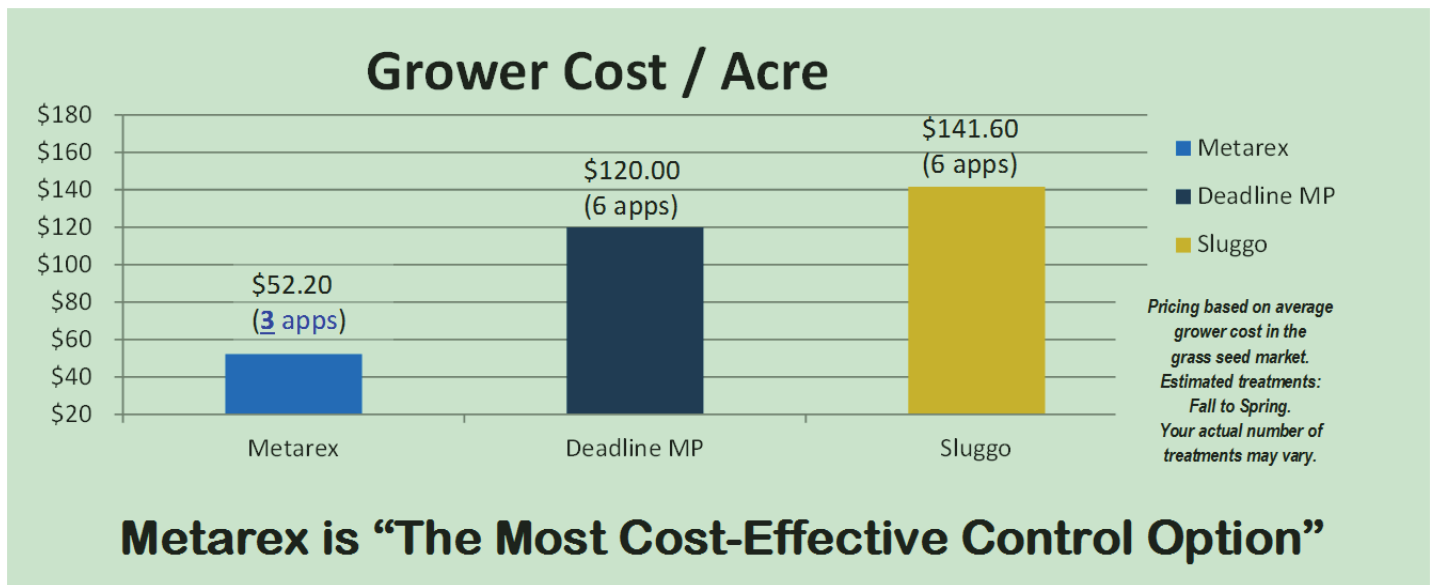

Slug Control: *Know Your Baiting Points*

Slug bait pellets are not equal... Metarex, delivers greater value!

Metarex has nearly 33% more baiting points per acre for more slug killing power!

Longer Control – Fewer applications per season

- Only Metarex is labeled for treatment intervals up to 4 weeks (under normal rainfall).
- Longer treatment intervals result in a lower cost, slug control program.
- Metarex resists moisture and molding longer, and re-hardens after rain or irrigation.

Fewer Applications = lower cost slug control per season:

Unique Homogenous Formulation - Every Bite Kills Slugs

- Metarex lasts longer in the field due to its unique wet process mfg. which places active ingredient into every bite a slug takes.
- Wet process uniquely blends active ingredient, mold inhibitors, and food-grade attractants into each baiting point - causing mortality to more slugs.